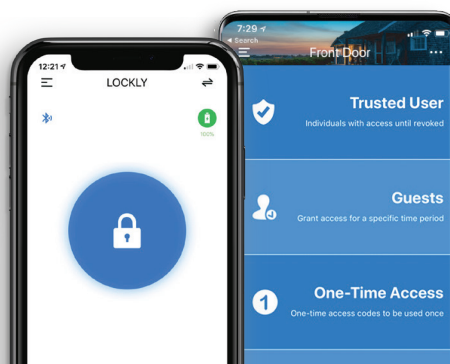

### Features

Hack-proof PIN Genie® digital touchscreen.

3D biometric fingerprint sensor access - stores up to 99 fingerprints.

Issue Offline Access Codes™ that do not require users to download an app or have WiFi or Internet connection to use.

Remote lock and unlock from anywhere using the Lockly app.

Child proof feature.

eKeys - grant one-time use or specific time duration access by issuing codes or digital eKeys remotely via a mobile device.

eBadge - set time durations for users that can be revoked at any time.

Real-time monitoring and control - open/closed status in real-time via smartphone – know when deadbolt is extended or open.

IPX4 rated for water protection.

Voice control through Hey Google.

RFID smart card access.

Full control with smartphone or Lockly\OS™.

LINK  
Works with Secure  
Link WiFi Hub  
(Included)