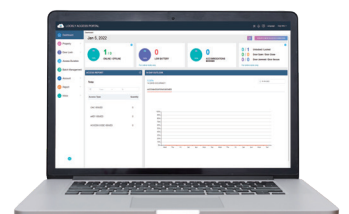

Features

Hack-proof PIN Genie® digital touchscreen.

3D biometric fingerprint sensor access - stores up to 99 fingerprints.

Issue Offline Access Codes™ that do not require users to download an app or have WiFi or Internet connection to use.

Remote lock and unlock from anywhere using the Lockly app.

Child proof feature.

eKeys - grant one-time use or specific time duration access by issuing codes or digital eKeys remotely via a mobile device.

eBadge - set time durations for users that can be revoked at any time.

Real-time monitoring and control - open/closed status in real-time via smartphone – know when deadbolt is extended or open.

IPX4 rated for water protection.

Voice control through Hey Google.

RFID smart card access.

Full control with smartphone or Lockly\OS™.

LINK
Works with Secure
Link WiFi Hub
(Included)