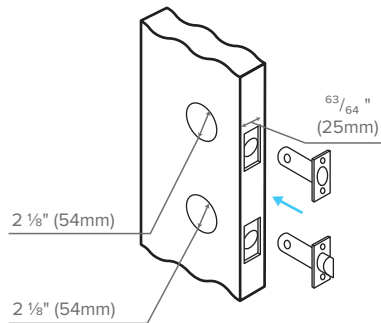

# LOCKLY® DUO ELITE

Two locks in one using Dual-Locking Technology™ to lock and unlock interconnected latch and deadbolt.

Also works with standard lockset bore holes with 4 to 5 1/2" deadbolt to latch spacing.

## Specs

**Function:** single point Dual-Locking Technology™ lock  
**Fit:** 5 1/2" (139.7mm) & 4" (101.6mm) deadbolt to latch spacing

**Exterior:** 8 19/64" x 6 45/64" x 3 3/8" (211x170x86mm), including latch handle